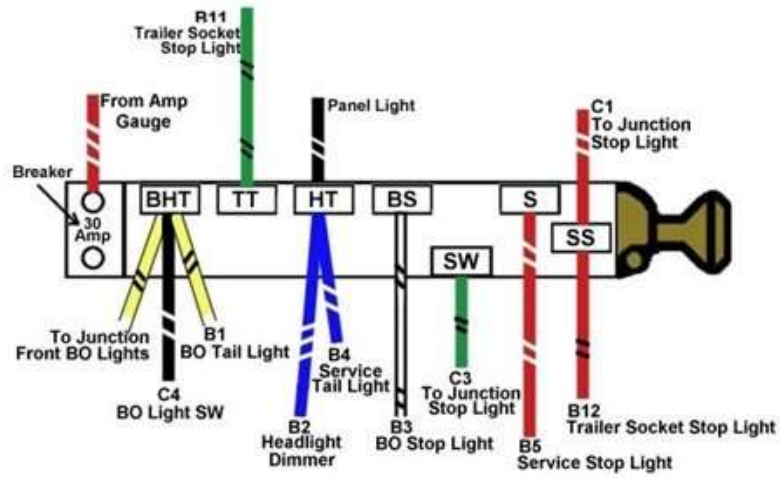

RETRO ATELIER

MB / GPW WIRING DIAGRAM

MB GPW PUSH PULL Switch

RETRO ATELIER